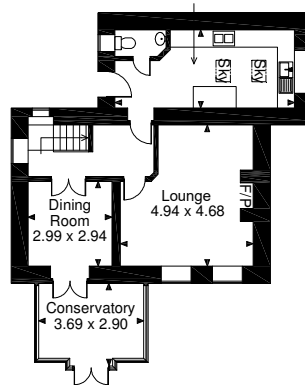

Plas Cilybebyll Manor, Swansea, South Wales

Gross internal area (approx.)

Main House = 758 sq m | Yr Hen Ysgol Cottage = 112 sq m

For identification purpose only. Not to scale. Denotes restricted head height

Ground Floor

First Floor

Cottage Ground Floor

Cottage First Floor

Second Floor

PLAS CILYBEBYLL MANOR						
Room	Floor	Views	Bathroom	Beds	Sleeps	Size (m2)
Louisa	1st	Front Lawn / Parkland	Shared Gold Bathroom on First Floor	Super King	2	15
Gertrude	1st	Front Lawn / Parkland	Shared Gold Bathroom on First Floor	Double	2	13
Frances	1st	Front Lawn / Parkland	Ensuite (shower only)	Super King	2	27
Herbert	1st	Woodland / Yr Hen Ysgol	Ensuite (shower only)	Twin (Zip and Link) & Single	3	32
Lloyd	1st	Woodland / Folly / Pond	Ensuite (shower only)	Super King	2	40
Unity	2nd	Front Lawn / Parkland	Shared Yellow Bathroom on 2nd Floor	Double	2	16
Norah	2nd	Front Lawn / Parkland	Shared Yellow Bathroom on 2nd Floor	3 x Singles	3	16
Nina	2nd	Front Lawn / Parkland	Shared Yellow Bathroom on 2nd Floor	Twin (Zip and Link)	2	25
Ada	2nd	Woodland / Yr Hen Ysgol	Ensuite (shower and bath)	Twin (Zip and Link)	2	24
YR HEN YSGOL COTTAGE						
Henry	1st	Lawn / Walled Garden	Shared	Super King	2	13
Edward	1st	Lawn / Walled Garden	Shared	Double	2	14
TOTAL					24	