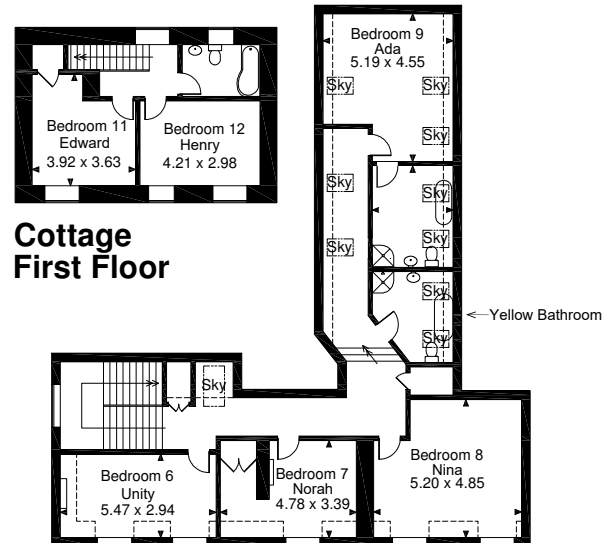

Plas Cilybebyll Manor, Swansea, South Wales

Gross internal area (approx.)

Main House = 758 sq m | Yr Hen Ysgol Cottage = 112 sq m

For identification purpose only. Not to scale. Denotes restricted head height

Ground Floor

First Floor

Cottage Ground Floor

Cottage First Floor

Second Floor

PLAS CILYBEBYLL MANOR						
Room	Floor	Views	Bathroom	Beds	Sleeps	Size (m2)
Louisa	1st	Front Lawn / Parkland	Shared Gold Bathroom on First Floor	Super King	2	15
Gertrude	1st	Front Lawn / Parkland	Shared Gold Bathroom on First Floor	Double	2	13
Frances	1st	Front Lawn / Parkland	Ensuite (shower only)	Super King	2	27
Herbert	1st	Woodland / Yr Hen Ysgol	Ensuite (shower only)	Twin (Zip and Link) & Single	3	32
Lloyd	1st	Woodland / Folly / Pond	Ensuite (shower only)	Super King	2	40
Unity	2nd	Front Lawn / Parkland	Shared Yellow Bathroom on 2nd Floor	Double	2	16
Norah	2nd	Front Lawn / Parkland	Shared Yellow Bathroom on 2nd Floor	3 x Singles	3	16
Nina	2nd	Front Lawn / Parkland	Shared Yellow Bathroom on 2nd Floor	Twin (Zip and Link)	2	25
Ada	2nd	Woodland / Yr Hen Ysgol	Ensuite (shower and bath)	Twin (Zip and Link)	2	24
YR HEN YSGOL COTTAGE						
Henry	1st	Lawn / Walled Garden	Shared	Super King	2	13
Edward	1st	Lawn / Walled Garden	Shared	Double	2	14
TOTAL					24	