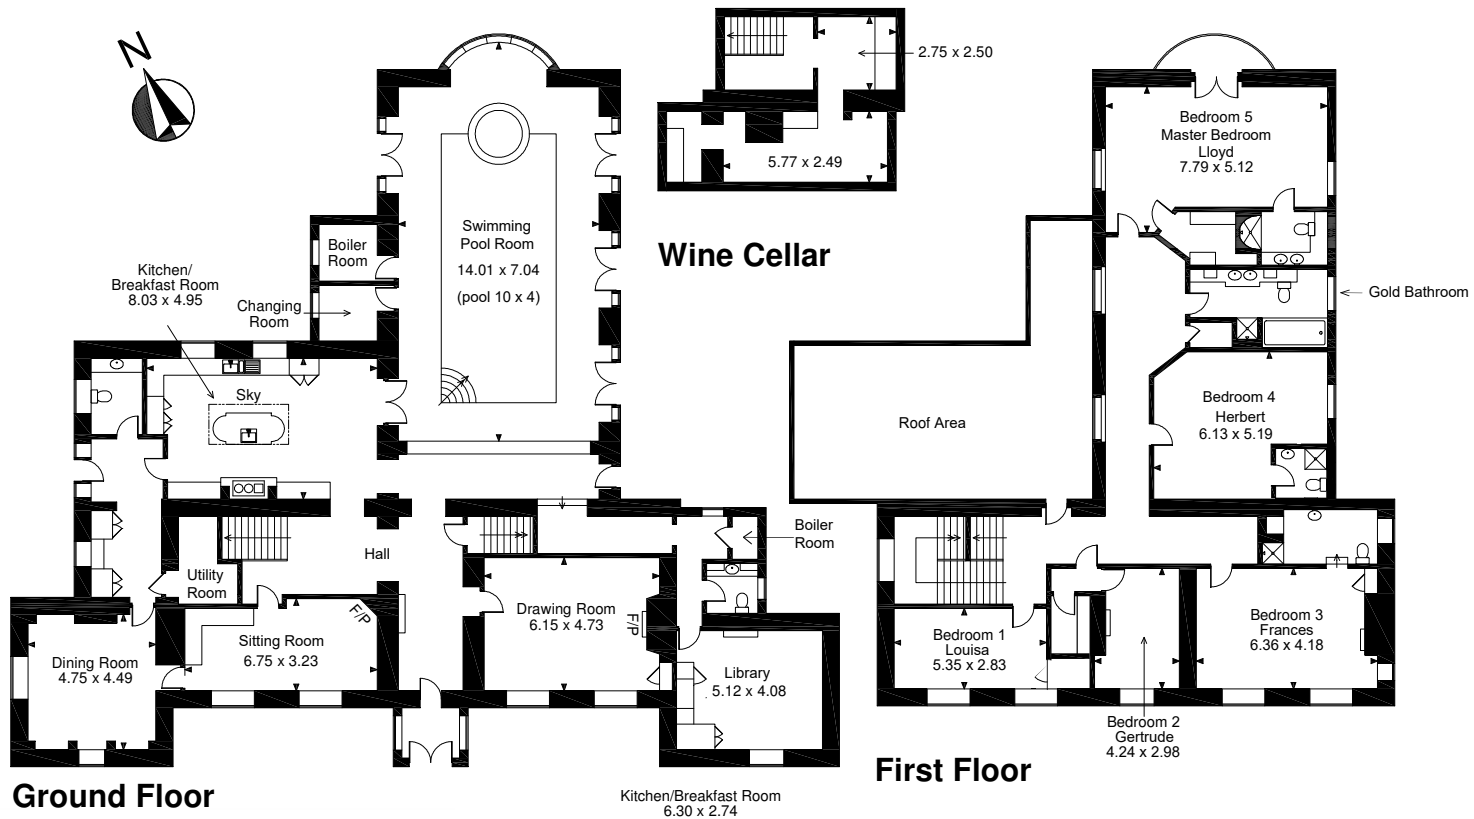

Plas Cilybebyll Manor, Swansea, South Wales

Gross internal area (approx.)

Main House = 758 sq m | Yr Hen Ysgol Cottage = 112 sq m

For identification purpose only. Not to scale. Denotes restricted head height

Ground Floor

First Floor

Cottage Ground Floor

Cottage First Floor

Second Floor

PLAS CILYBEBYLL MANOR						
Room	Floor	Views	Bathroom	Beds	Sleeps	Size (m2)
Louisa	1st	Front Lawn / Parkland	Shared Gold Bathroom on First Floor	Super King	2	15
Gertrude	1st	Front Lawn / Parkland	Shared Gold Bathroom on First Floor	Double	2	13
Frances	1st	Front Lawn / Parkland	Ensuite (shower only)	Super King	2	27
Herbert	1st	Woodland / Yr Hen Ysgol	Ensuite (shower only)	Twin (Zip and Link) & Single	3	32
Lloyd	1st	Woodland / Folly / Pond	Ensuite (shower only)	Super King	2	40
Unity	2nd	Front Lawn / Parkland	Shared Yellow Bathroom on 2nd Floor	Double	2	16
Norah	2nd	Front Lawn / Parkland	Shared Yellow Bathroom on 2nd Floor	3 x Singles	3	16
Nina	2nd	Front Lawn / Parkland	Shared Yellow Bathroom on 2nd Floor	Twin (Zip and Link)	2	25
Ada	2nd	Woodland / Yr Hen Ysgol	Ensuite (shower and bath)	Twin (Zip and Link)	2	24
YR HEN YSGOL COTTAGE						
Henry	1st	Lawn / Walled Garden	Shared	Super King	2	13
Edward	1st	Lawn / Walled Garden	Shared	Double	2	14
TOTAL					24	